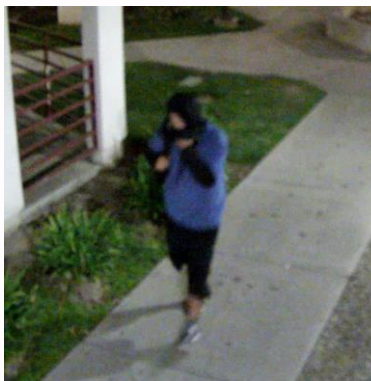

CRIME ALERT

BURGLARY

CAL STATE L.A. STUDENT HOUSING

Summary: The images above show a burglary suspect in the Cal State L.A. housing complex. On June 15, 2015, between 10 p.m. and midnight, he was seen on camera entering and exiting Building 4 from the entrance on Paseo Rancho Castilla. The suspect burglarized two units and left the area carrying stolen property in a large black duffel bag. The suspect entered the apartments through unlocked doors and sliding glass windows.

Suspect: Male, white or Latino, 25 to 30 years old, 5-feet 7-inches to 5-feet 10-inches tall, and 180 to 200 pounds. The suspect was wearing black shorts with a blue shirt worn over a black long-sleeve hooded sweat shirt and carrying a large black duffel bag.